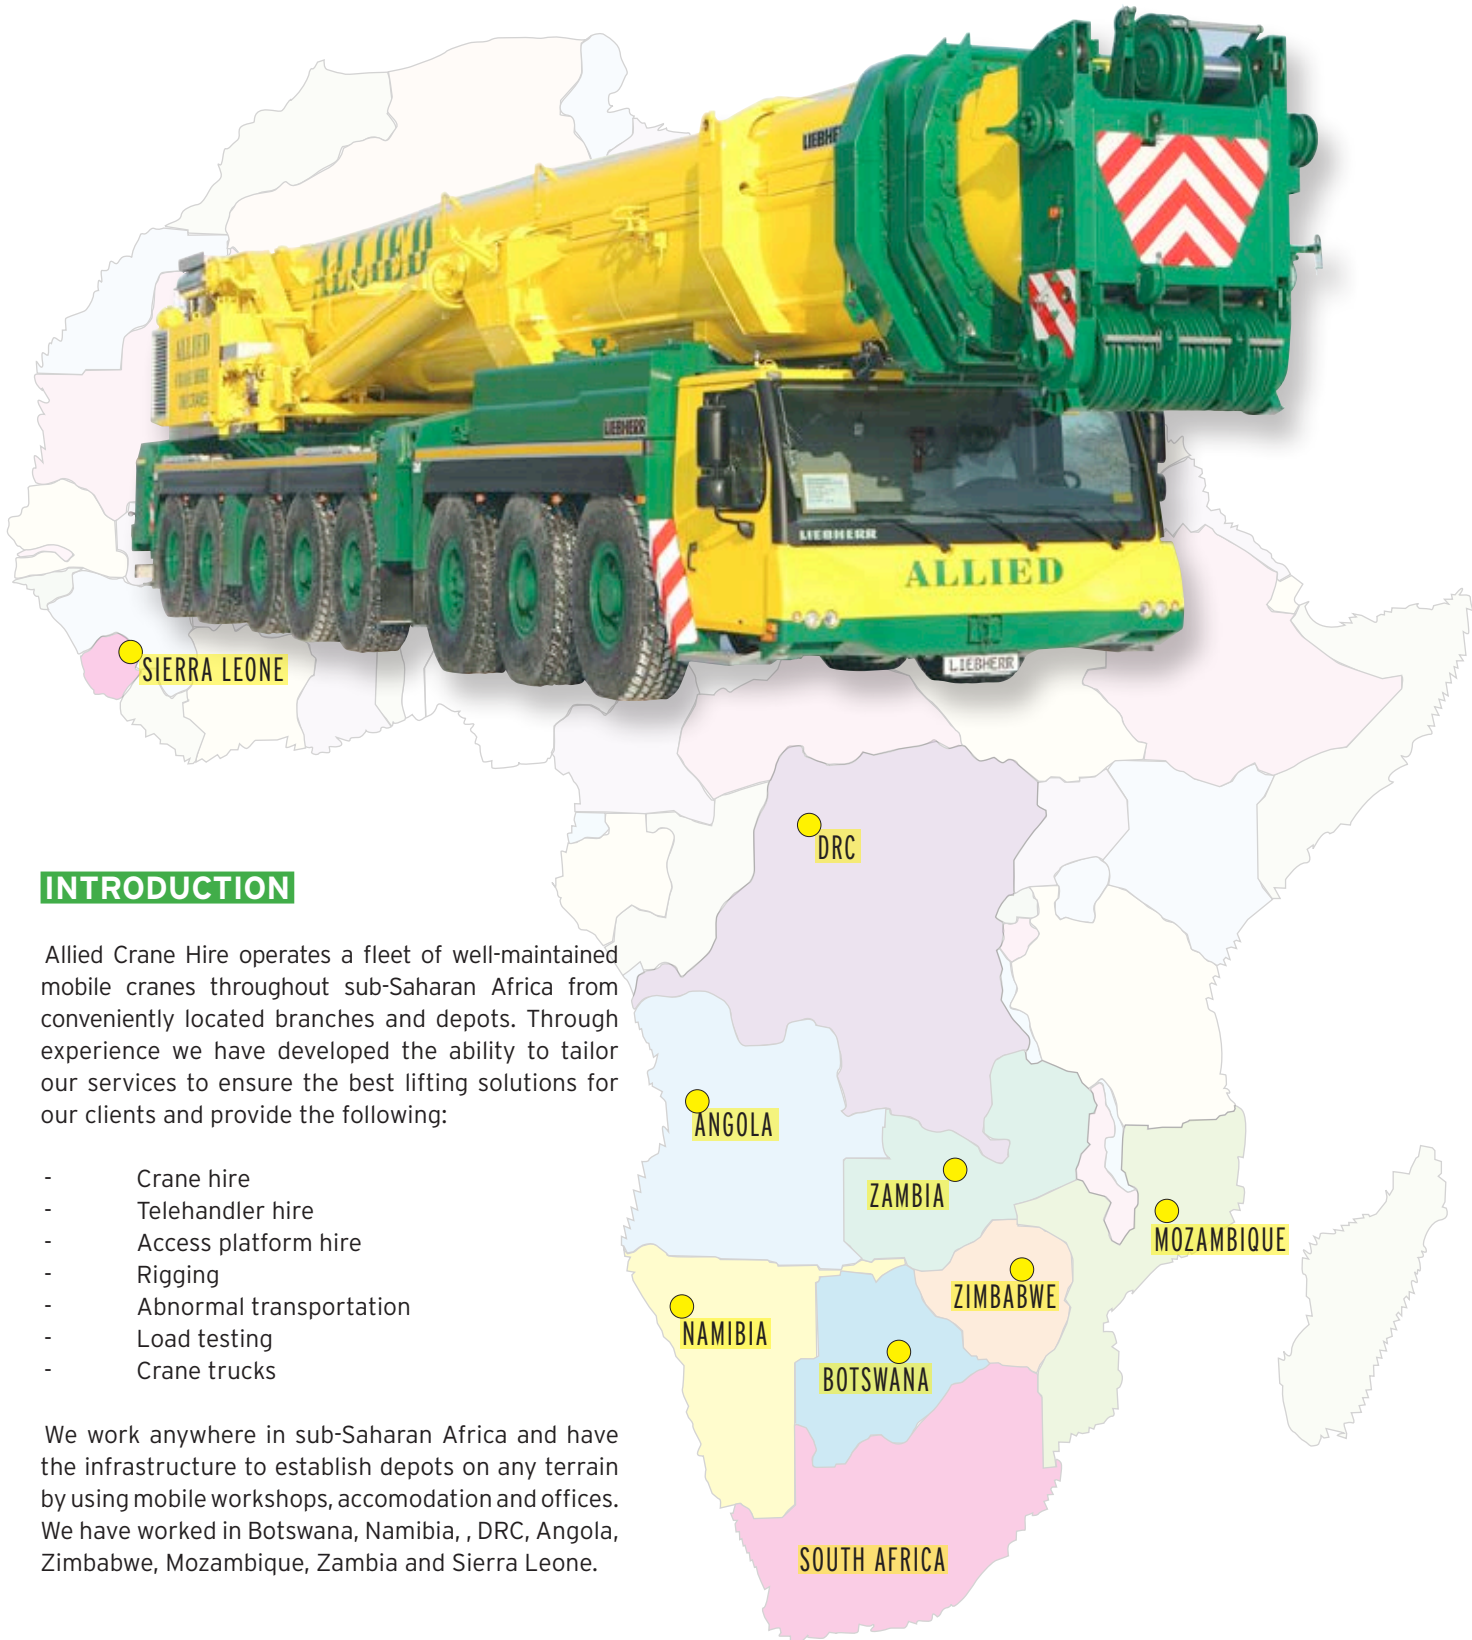

ALLIED CRANE HIRE

INTRODUCTION

Allied Crane Hire operates a fleet of well-maintained mobile cranes throughout sub-Saharan Africa from conveniently located branches and depots. Through experience we have developed the ability to tailor our services to ensure the best lifting solutions for our clients and provide the following:

- Crane hire
- Telehandler hire
- Access platform hire
- Rigging
- Abnormal transportation
- Load testing
- Crane trucks

We work anywhere in sub-Saharan Africa and have the infrastructure to establish depots on any terrain by using mobile workshops, accommodation and offices. We have worked in Botswana, Namibia, , DRC, Angola, Zimbabwe, Mozambique, Zambia and Sierra Leone.

LIFTING MACHINERY ENTITY (LME)

Allied Crane Hire is a Lifting Machinery Entity and is a registered organisation employing accredited and certified personnel who are skilled and competent in the art of testing lifting machinery and equipment.

ALLIED CRANE HIRE

FLEET

Make		Model	Type	Size
Liebherr		LTM1500-8.1	All Terrain	550t
Sany		SCC4000	Crawler Crane	400t
Grove		GMK6300L	All Terrain	330t
Liebherr		LTM1250-6.1	All Terrain	275t
Grove		GMK5250L	All Terrain	275t
Liebherr		LTM1230-5.1	All Terrain	230t
Grove		GMK6220L	All Terrain	220t
Liebherr		LTM1200-5.1	All Terrain	220t
Liebherr		LTM1160-5.1	All Terrain	160t
Grove		GMK5130	All Terrain	130t
Sany		STC1000	Truck Mount	100t
Grove		GMK4100L	All Terrain	100t
Liebherr		LRT1090-2.1	Rough Terrain	90t
Grove		RT890E	Rough Terrain	80t
Liebherr		LTM1070-4.2	All Terrain	70t
Sany		STC600	Truck Mount	60t
Sany		SRC550H	Rough Terrain	55t
Tadano		GT550EX	Truck Mount	55t
Sany		STC500	Truck Mount	55t
Tadano		GR-550XL	Rough Terrain	50t
Sany		SRC350	Rough Terrain	35t
Grove		RT535E	Rough Terrain	35t
Grove		RT530E	Rough Terrain	30t
Tadano		TL300E	Truck Mount	30t
Tadano		GR300EX	Rough Terrain	30t
Sany		STC300	Truck Mount	30t
Bobcat		T40180	Telehandler	4t/18m
Genie		Z-51/30J RT	Articulating Boom	18m